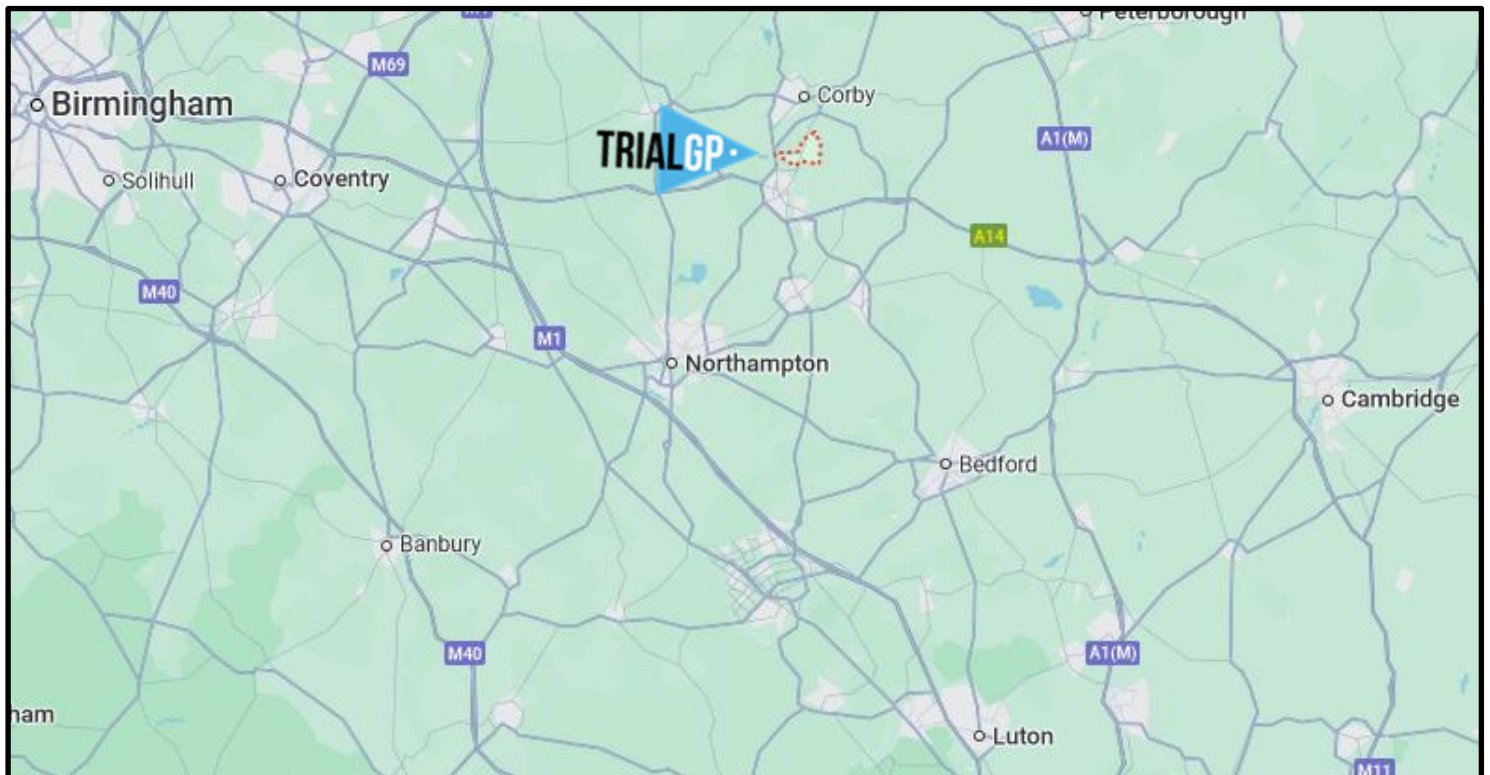

TRIALGP of GREAT BRITAIN - RND 7 - 05-07/09/2025

VENUE INFORMATION

VENUE / PADDOCK LOCATION

Geddington, Kettering
Stamford road, Weekley,
Kettering, NN16 1BJ
52.42473 N, 0.67764 W
[Google Maps Pin](#)

ACCESS

East Midlands Airport (EMA) – 57 Mi
Birmingham Airport (BHX) – 52 Mi
London Luton Airport (LTN) – 55Mi
Corby Link Road A43
Nearest town: Kettering

ALTITUDES

Starting area: 92m
Maximum sections: XXm

CLASSES

TrialGP / Trial2 / TrialGP Women/
Trial3 / Trial2 Women

TIME DIFFERENCE

GMT/UTC +1 hour

TOURIST INFORMATION

Kettering Tourist information
The Coach House, Kettering, NN16 0AN
+44 01536 410 266
www.Kettering.gov.uk

LOCAL HOTELS

[Holiday Inn Express Kettering, an IHG Hotel](#)
[Kettering Park Hotel & Spa Premier Inn Kettering hotel](#)

OTHER ACCOMMODATION

www.Kettering.gov.uk
[Link to Booking.com](#)

TICKETS

TBC

Updated: 12/11/2024

OFFICIAL PARTNERS

SUPPORTING MANUFACTURERS